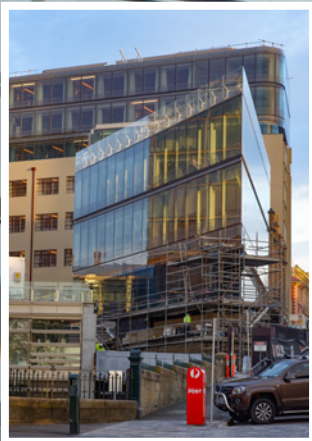

Below CWD Custom Windows installed a highly customised Capral CW175 curtain wall system for the Pavillion and Art Deco Wings.

Construction of The Tasman's bespoke curtain wall system for the hotel's Pavillion and Art Deco wings was engineered, fabricated and installed by CWD Custom Windows, Tasmania's leading supplier and installer of residential and commercial glass.

The architectural design intent for both wings was highly complex and included curved façade sections, acute corner junctions and horizontal cantilevered sections. CWD worked with the project architect to specify a proprietary Capral CW175 curtain wall system which was extensively re-engineered and modified to fulfill the design requirements with façade engineering works undertaken by consulting firm, Bligh Tanner.

CWD have broad experience on projects ranging from small private residences to high end architectural projects and large, fully customised developments. They have also worked with the main contractor, Vos, on many projects including Hobart's new Vibe Hotel which is being built concurrently with The Tasman.